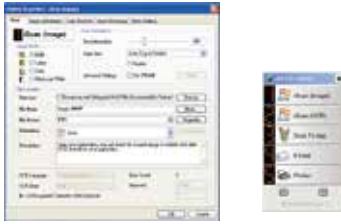

Avision | AD3100 Sheetfed Scanner

Avision's Button Manager V2

-Completes your scan with a single step

The Button Manager V2 main screen

Button Manager V2 makes it easy for you to scan and send your image to your favorite destinations with a press one button. Now the new version comes with an innovative feature to let you scan and automatically upload the scanned document to popular cloud repositories such as Google Docs, Microsoft SharePoint, or FTP. In addition, the iScan feature allows you to insert the scanned image or recognized text after optional OCR (Optical Character Recognition) process to your text editor such as Microsoft Word to get your job done easily and quickly.