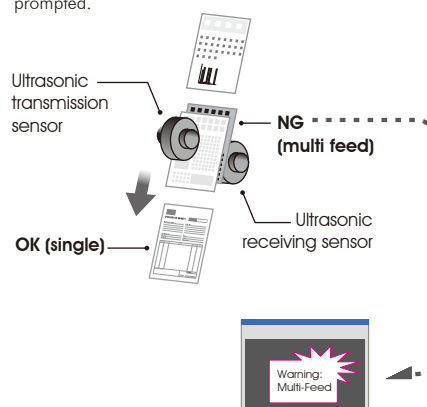

**Avision's**  
Button Manager scans  
directly to Adobe® certified  
searchable PDF!

The Avision AV320D2+ is our most advanced and powerful high speed sheet fed document scanner. It is capable of scanning documents up to A3 sizes, ensuring a wide range of document compatibility at your workplace. Equipped with new and improved anti-skew rollers, it can take virtually any A8 to A3 size mixed documents you throw at it.

### Ultrasonic Multi-Feed Detection

With the built-in ultrasonic multi-feed detection capability, the scanner allows you to set overlapped paper by detecting paper thickness between document. When multi-feed is detected a warning message will be prompted.

## Kofax VRS – The leader of information capture software

VRS makes scanning as easy and efficient as possible, enhances the quality of scanned images, and dramatically reduces the cost of capturing information from paper documents and forms. The useful features of VRS include scanning batches that consist of multiple documents, sending alerts for paper jams and equipment conflicts, performing auto deskew without character degradation, auto brightness settings that are optimal for your document type, contrast enhancement for faint content, and suppressing any background or noise to yield smaller image file sizes.