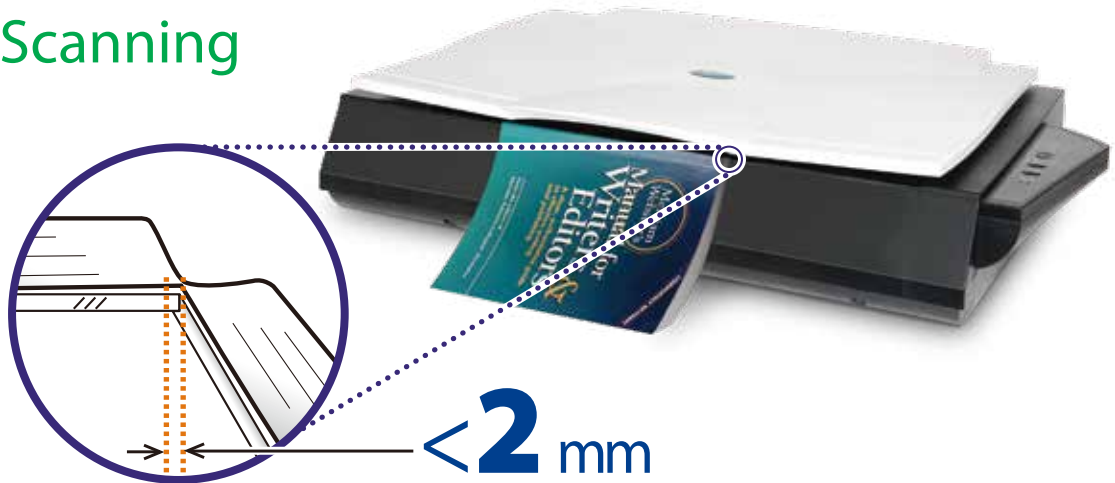

Your Perfect Choice for Book Scanning

Features:

- The slightly slanted front platform makes book scanning a breeze
- Support A3-sized document
- Easy to scan - auto scan
- Brightness and contrast controls to customize color output for specific applications
- Hi-speed USB3.2 Gen 1x1 interface
- Includes TWAIN and ISIS Driver
- One button functionality allows you to assign up to 9 scanning applications and perform at the touch of a button

Avision's book edge scanners feature a unique, innovative flatbed platform, with a slanted front edge engineered to accommodate books in a way that prevents the dark, shadowy area near the spine from appearing. Curved text often seen near the center is also eliminated, since this special design allows pages to spread flat on the scanner. Never again would you need to press the book against the scanner, which distorts the scanned image and potentially damages the book.

The FB6380E supports documents up to A3 sizes. Its core image processing components are CCD based with a 600 dpi optical resolution, enabling it to output picture perfect quality while meeting the most stringent demands of business professionals anywhere.

Automatic multiple images cropping

In addition, the scanner comes with the convenient feature of multiple images cropping. With this feature, various sizes of the documents such as photos, ID Cards, or business cards can be placed on the flatbed and the scanner is able to crop and create multiple images according to the original sizes of the documents in one single scan.