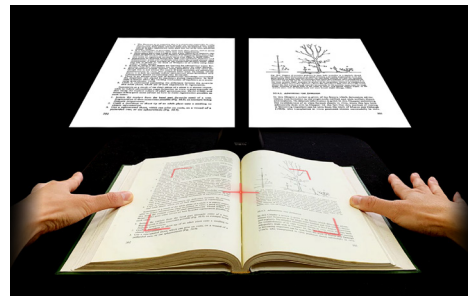

Video Recording

Multi-language OCR

S21

Ideal for scanning large format journals, manuscripts, newspapers, and maps.

- Max. output size up to 5888x4522 pixels (27MP)
- Large A2 Format Shooting Area
- Adjustable Height Design (A2/A3)
- Flattening Curve Technology
- Support scan and upload to OneDrive and Dropbox cloud storage
- Support Multi-language OCR
- Built-in 3-Level LED Light Control
- Built-in Microphone

Features

Large A2-Size Coverage

Scan anything up to A2 in size. Especially for scan large format documents such as newspapers, maps, periodicals, and thick books.

Page Turning Detection

Scan a book using the page-turning detection, which automatically starts a scan when detected a page is turned. It's a very useful feature and without dismantling of book, when you scan multiple pages in a book continuously.

Flattening Curve Technology

Automatic flattening of curled pages and erases the finger images, purify background and automatically split them into two pages.

Excellent Scanning Quality

The S21 equips with a high-resolution image sensor that allows you to capture the most beautiful details, maximum output size up to 5888x4522 pixels (27MP).