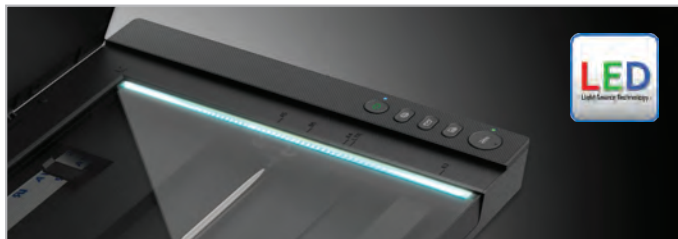

Book Scanning

Features:

- Ultra-Slim Type A3 Large Format Scanning.
- Unique Frameless and Narrow Boundary Design.
- 2400 x 2400dpi Optical Resolution.
- Fast Scanning in 4 sec. at 200 dpi.
- Easy Operation Buttons Design.
- LED Light Source Technology, No Warm-Up Time Required.
- Powerful Image Processing Software.
- Convenient Automatic Multiple Images Cropping.
- Direct Scan Function.

■ Specifications are subject to change without notice.

Scan to Folder

Create PDF

Scan to E-Mail Attached

Scan to Print

Quick Buttons Scanning Software

VIISAN A3 flatbed series is bundled with the exclusive scanning software, Event Utility, which includes advanced features such as scanning to Folder/PDF/Email/Print, creating text OCR or opening scans with a specified application. It can easily customize your scan tasks based on your requirements for different types of documents.

LED Light Source Technology

VIISAN A3 flatbed series uses LED light source which enables faster scans and energy-saving. There is no warm-up time required and no mercury included. The LED technology is more friendly to the environment than the traditional cold cathode fluorescent lamps.

Unique Frameless and Narrow Boundary Design

The unique frameless and narrow boundary design, VIISAN A3 flatbed series makes it easy to slide scan objects out after scanning. When scanning thick bound books, it allows books to lay flat against the platen's surface, which eliminates the book spine shadow during scanning.